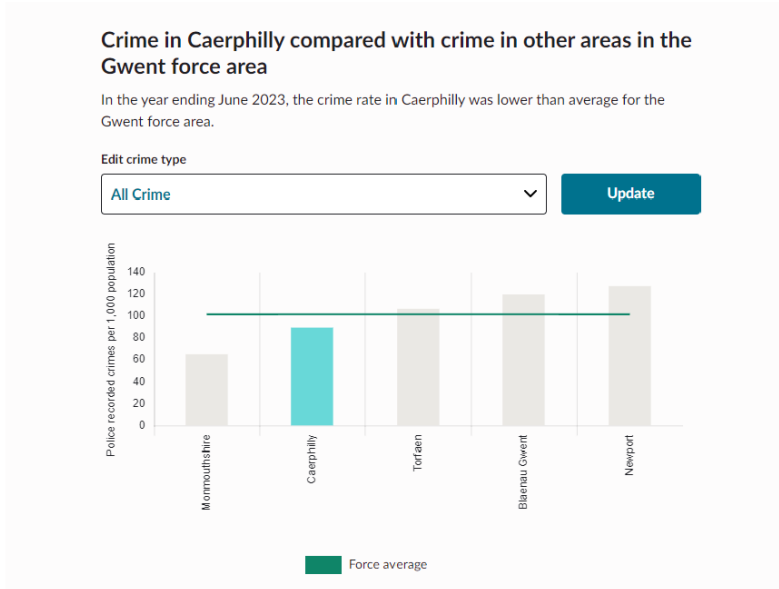

Caerphilly compared to other Areas of Gwent Police...

Crime Incident Reports per Month

Month/ Incident	Violent or Sexual	ASB	Public Order	Other Theft	TOTAL
Jun	0	0	0	1	1
Jul	0	0	1	0	1
Aug	0	1	0	0	1
Sep	1	0	0	0	1
Oct	1	0	0	0	1
Nov	0	0	0	0	0
TOTAL	2	1	1	1	5
pcm	0.33	0.16	0.16	0.16	0.83

Over 183 days, 5 incidents were recorded = 1 incident every 36.6 days

Caerphilly compared to other similar BCUs, nationwide...