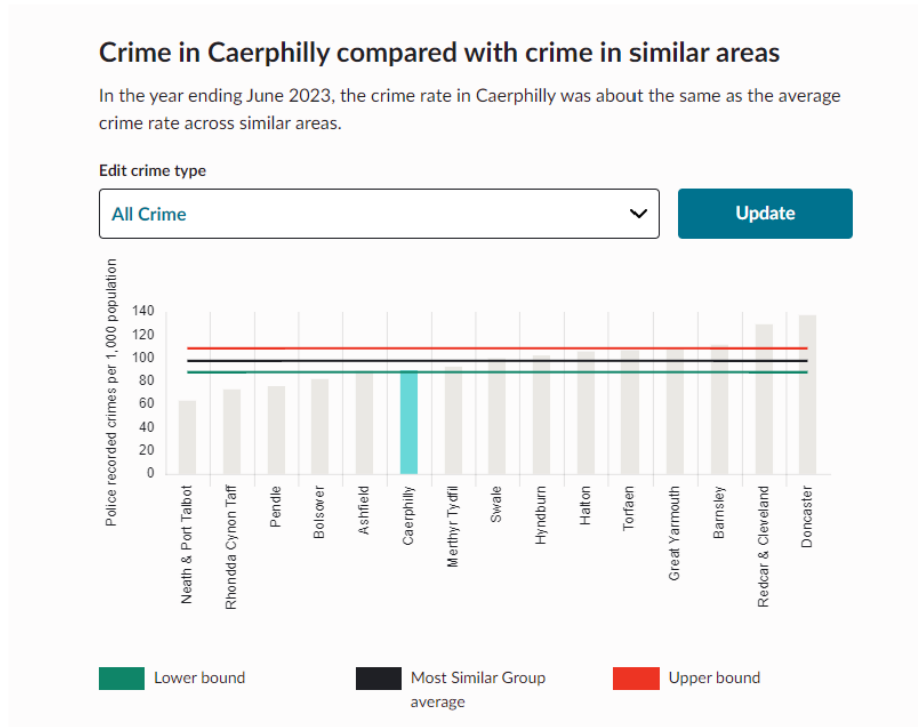

Crime Incident Reports per Month

Month/ Incident	Violent or Sexual	ASB	Public Order	Other Theft	TOTAL
Jun	0	0	0	1	1
Jul	0	0	1	0	1
Aug	0	1	0	0	1
Sep	1	0	0	0	1
Oct	1	0	0	0	1
Nov	0	0	0	0	0
TOTAL	2	1	1	1	5
pcm	0.33	0.16	0.16	0.16	0.83

Over 183 days, 5 incidents were recorded = 1 incident every 36.6 days

Caerphilly compared to other similar BCUs, nationwide...