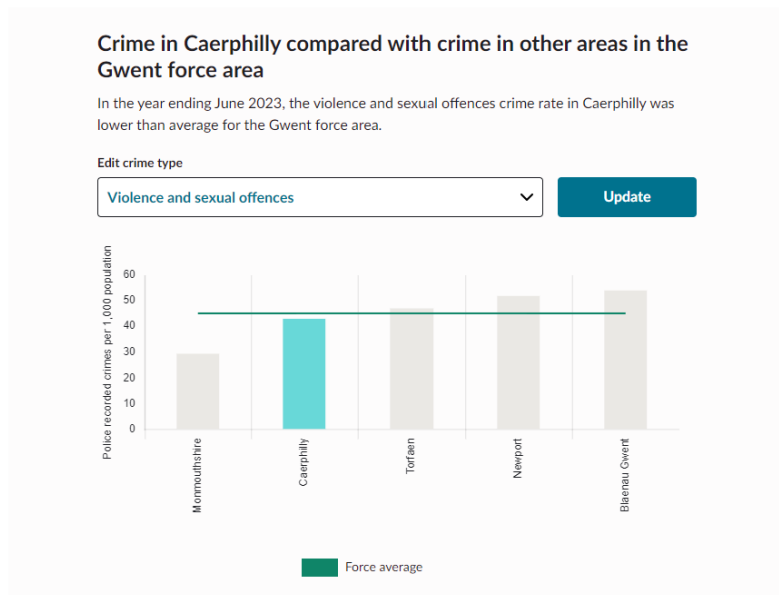

Caerphilly compared to other Areas of Gwent Police...

Crime Incident Reports per Month

Month/ Incident	Violent or Sexual	ASB	Public Order	Other Theft	TOTAL
Jun	0	0	0	1	1
Jul	0	0	1	0	1
Aug	0	1	0	0	1
Sep	1	0	0	0	1
Oct	1	0	0	0	1
Nov	0	0	0	0	0
TOTAL	2	1	1	1	5
pcm	0.33	0.16	0.16	0.16	0.83

Over 183 days, 5 incidents were recorded = 1 incident every 36.6 days

Caerphilly compared to other similar BCUs, nationwide...